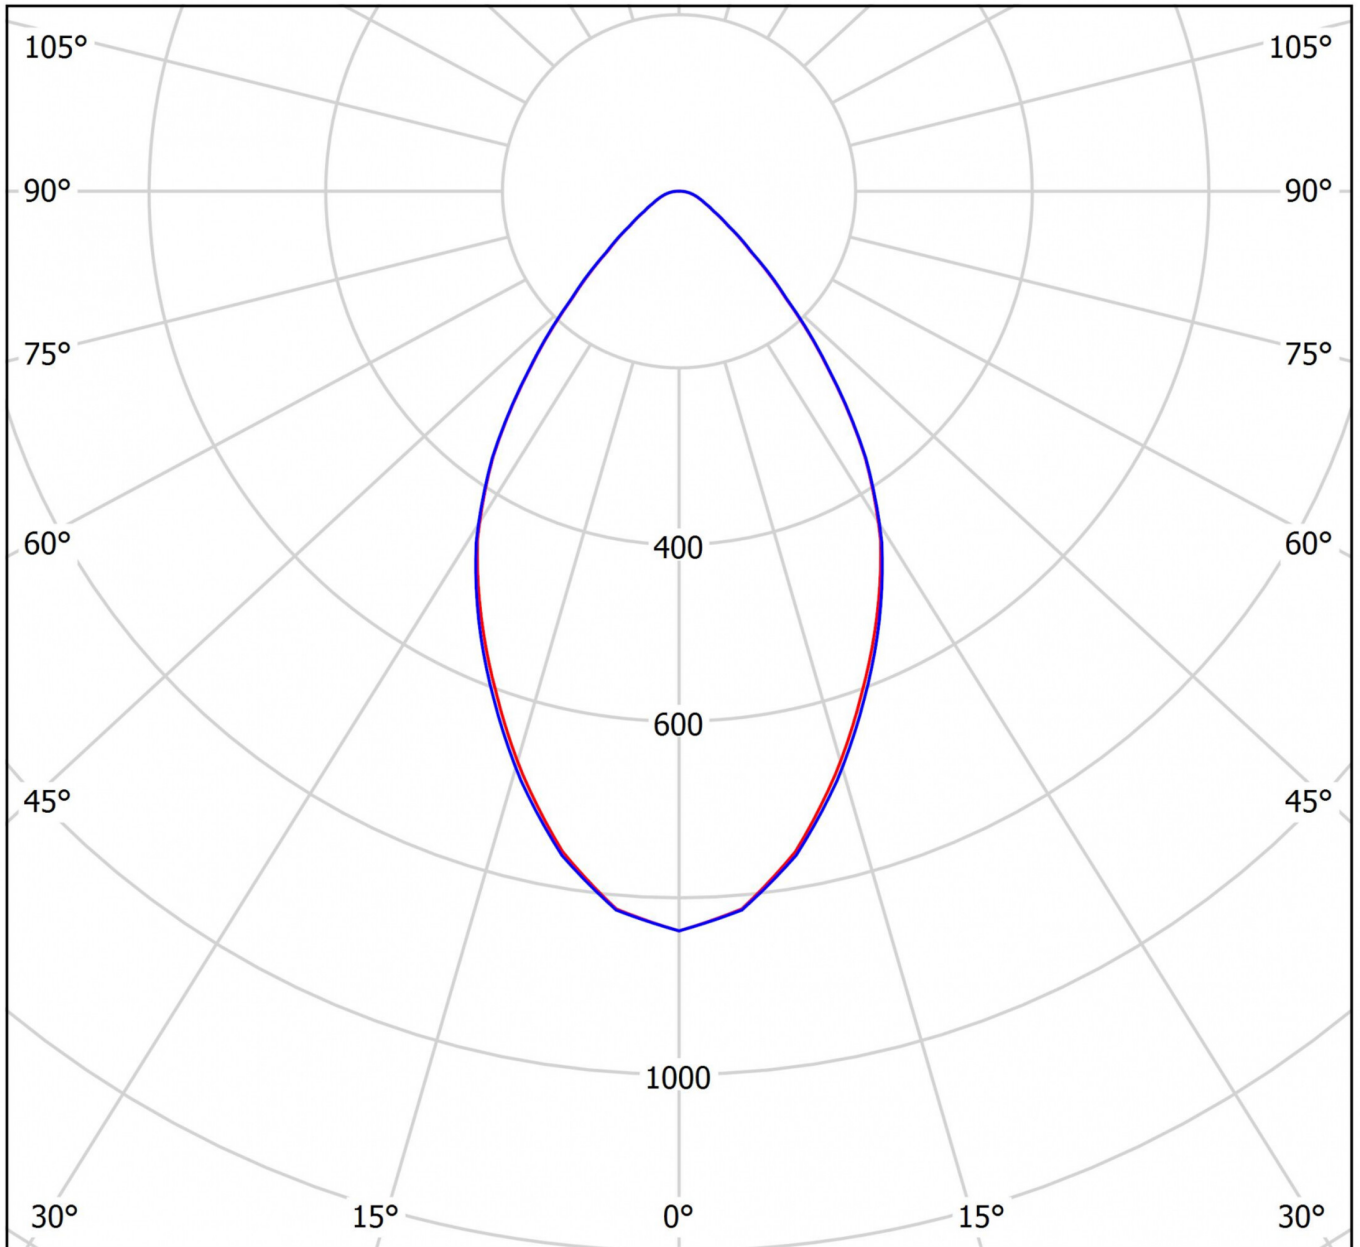

## TECHNICAL DATA

Electrical data	
Input Voltage AC	AC 220-240V / 50-60Hz
Power Factor	0.95
System power	23 W
Inrush current	5 A
Inrush current duration	50 µs
Luminaires on B10A fuse	30 Stk.
Luminaires on B16A fuse	50 Stk.
Luminaires on C10A fuse	50 Stk.
Luminaires on C16A fuse	83 Stk.
Connection cross section	1.5 mm <sup>2</sup>
Dimming	DALI
Electrical version	with internal operating device, dimmable
CASAMBI Ready	Yes
Photometrical data	
Light source	LED
Colour temperature	3,000 K
Rated luminous flux	2,400 lm
Luminous efficacy	104 lm/W
Light colour	830
Colour rendering index (CRI)	> 80
Colour tolerance	3
Beam angle	64,2/64,4 °
Lifetime (h, at 25°C)	50,000 h, L80

**LIGHT DISTRIBUTION**

cd/klm

— C0 - C180

— C90 - C270

$\eta = 100\%$