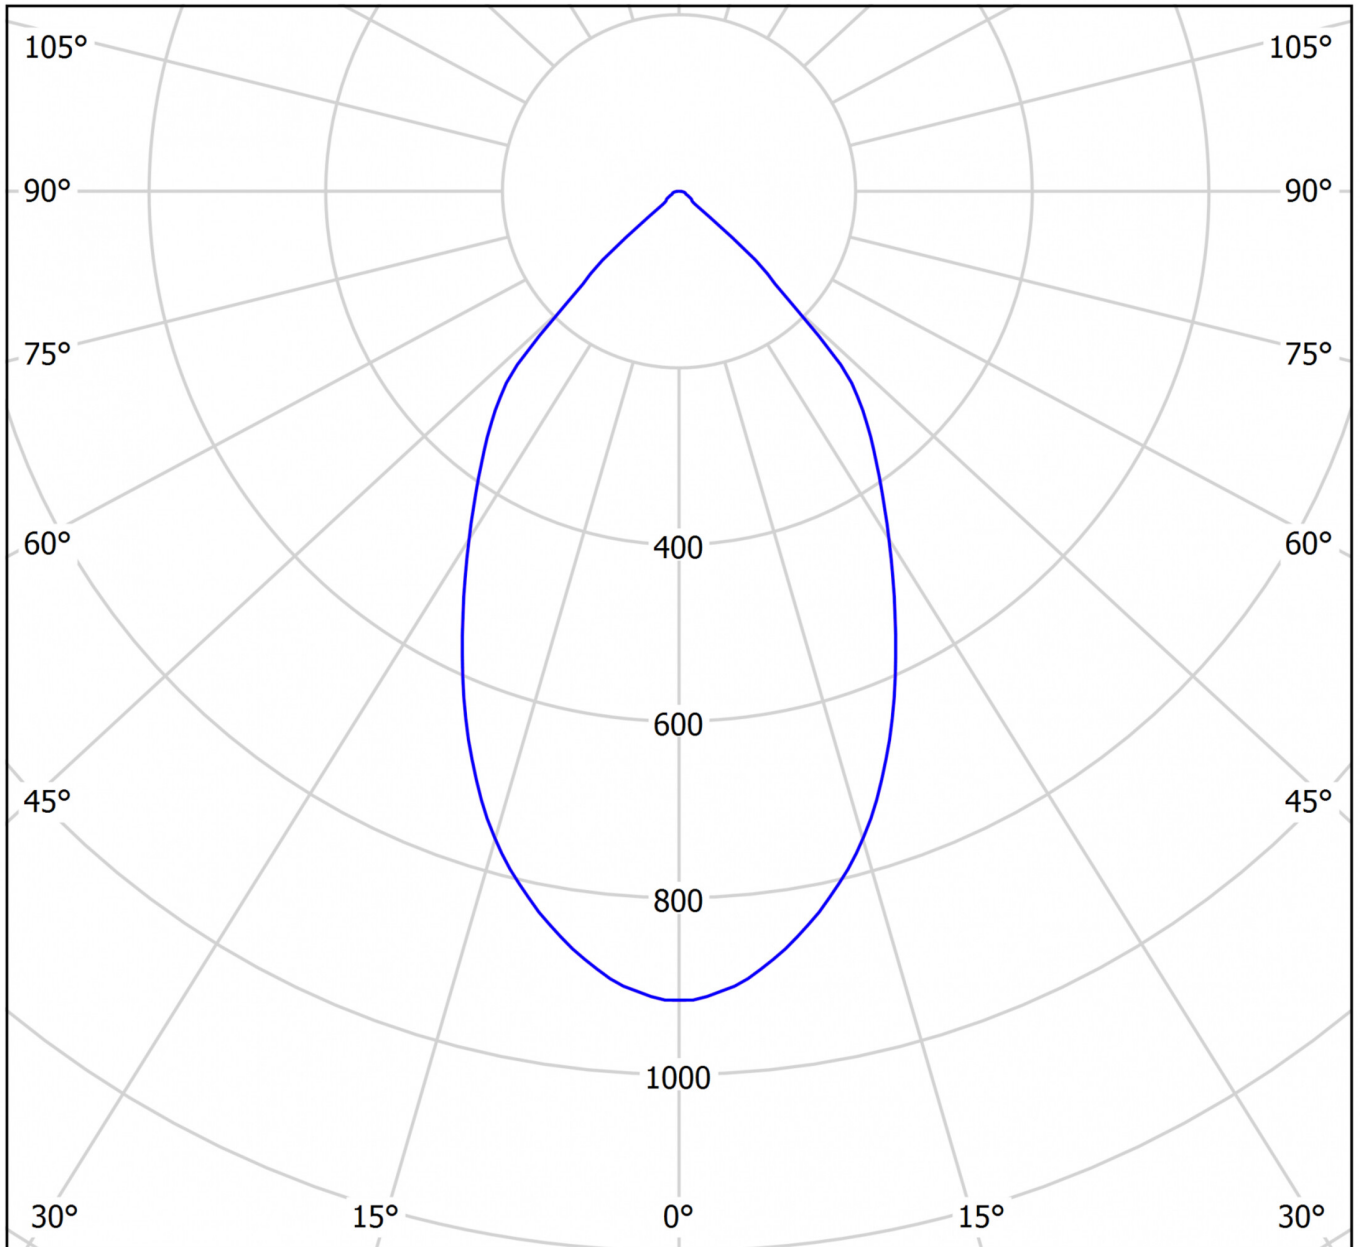

TECHNICAL DATA

Electrical data	
Input Voltage AC	AC 220-240V / 50-60Hz
Power Factor	0.95
System power	24 W
Luminaires on B16A fuse	14 Stk.
Luminaires on C10A fuse	24 Stk.
Luminaires on C16A fuse	24 Stk.
Connection cross section	1.5 mm ²
Electrical version	with internal operating device, switchable
CASAMBI Ready	Yes
Photometrical data	
Light source	LED
Colour temperature	3,000 K
Rated luminous flux	2,650 lm
Luminous efficacy	110 lm/W
Light colour	830
Colour rendering index (CRI)	> 80
Colour tolerance	3
Beam angle	62.4 °
UGR	18.2
Lifetime (h, at 25°C)	50,000 h, L80

Acceptance tests	
Protection class	II
Ingress protection (IP) rating	IP 54
Glow wire test	650° C
Ambient temperature	0 to +25 C°
Physical data	
Mounting method	recessed ceiling mounted
Housing material	Aluminium
Housing colour	white
Cover material	Glass
Height (H)	110 mm
Diameter \varnothing	226 mm
Ceiling Cut-out \varnothing	210 mm
Product weight	1 kg
Weight incl. Packaging	1.1 kg
Packaging Length (L)	230 mm
Packaging Width (B)	230 mm
Packaging Height (H)	120 mm

LIGHT DISTRIBUTION

cd/klm

— C0 - C180 — C90 - C270

$\eta = 100\%$