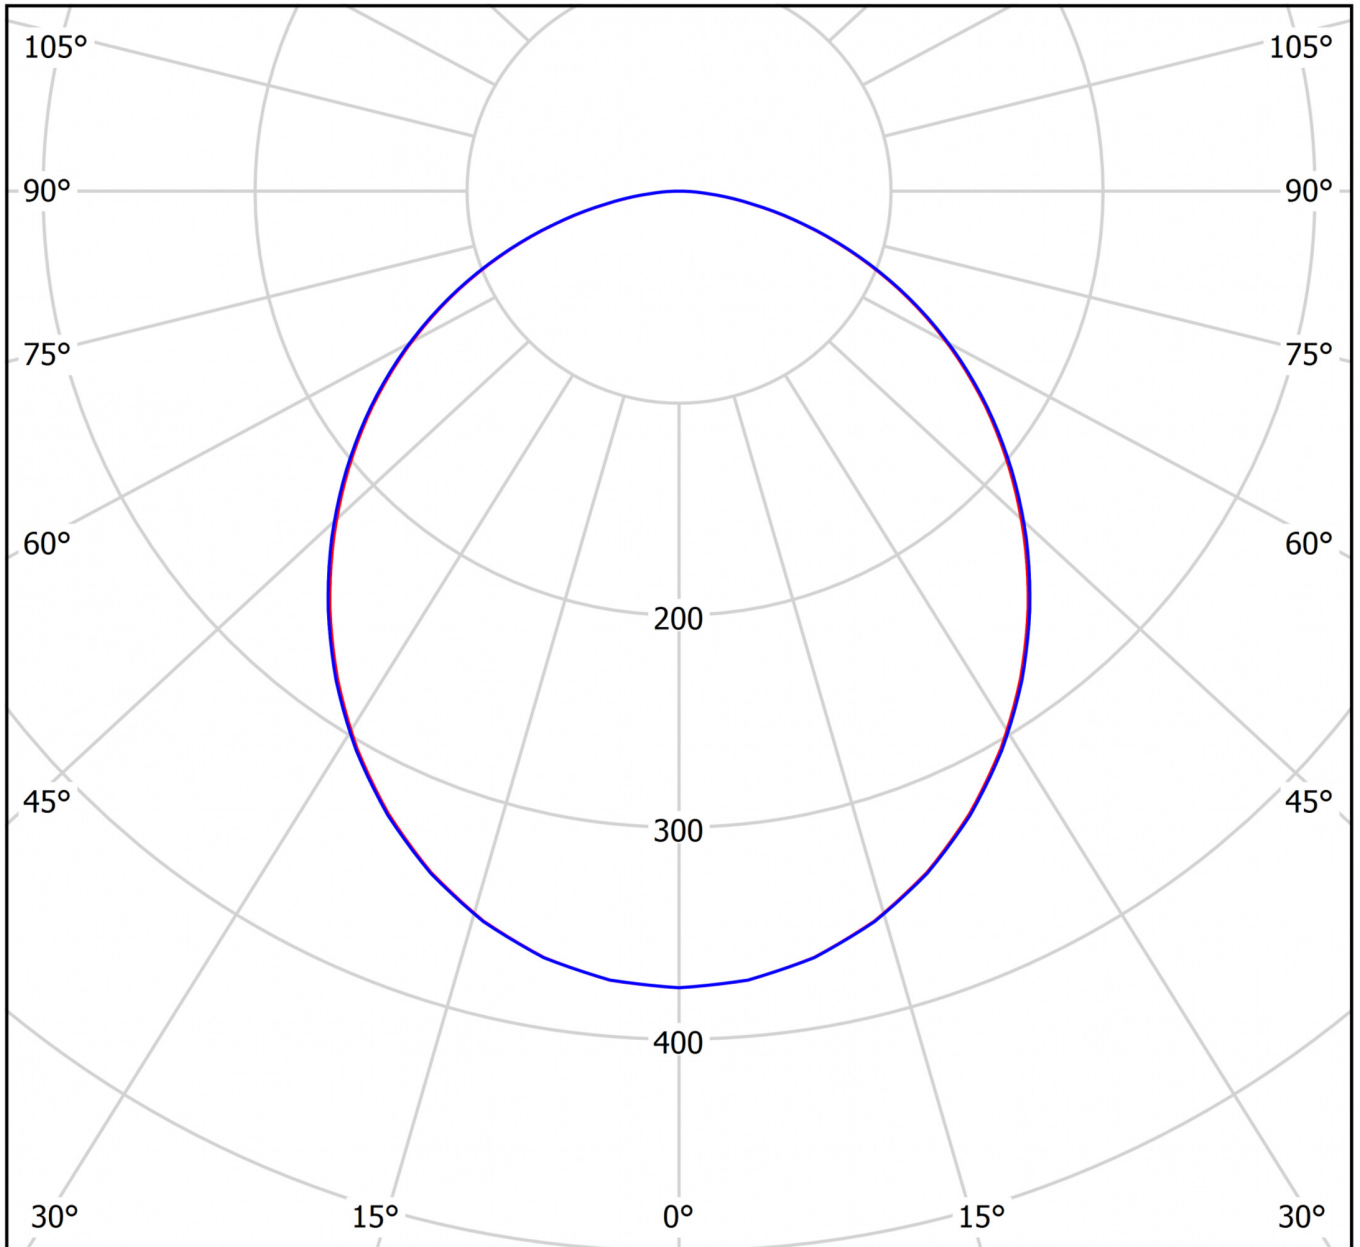

TECHNICAL DATA

Electrical data	
Input Voltage AC	AC 220-240V / 50-60Hz
Power Factor	0.97
System power	33 W
Inrush current	13.6 A
Inrush current duration	304 µs
Luminaires on B10A fuse	18 Stk.
Luminaires on B16A fuse	28 Stk.
Luminaires on C10A fuse	30 Stk.
Luminaires on C16A fuse	46 Stk.
DC Ready	Yes
Connection cross section	1.5 mm ²
Dimming	DALI
Electrical version	with internal operating device, dimmable
CASAMBI Ready	Yes

Photometrical data	
Light source	LED
Colour temperature	4,000 K
Rated luminous flux	3,000 lm
Luminous efficacy	91 lm/W
Light colour	840
Colour rendering index (CRI)	> 80
Colour tolerance	3
Beam angle	87.6 °
UGR	20.6
Lifetime (h, at 25°C)	50,000 h, L80
Acceptance tests	
Certifications	CE
Protection class	I
Ingress protection (IP) rating	IP 20
Glow wire test	650° C
Ambient temperature	0 to +25 C°
Physical data	
Mounting method	recessed ceiling mounted
Housing material	Aluminium
Housing colour	white
Cover material	PMMA
Height (H)	90 mm
Diameter ø	464 mm
Product weight	4 kg
Weight incl. Packaging	4.2 kg
Packaging Length (L)	480 mm
Packaging Width (B)	480 mm
Packaging Height (H)	140 mm

LIGHT DISTRIBUTION

cd/klm

$\eta = 100\%$

— C0 - C180 — C90 - C270